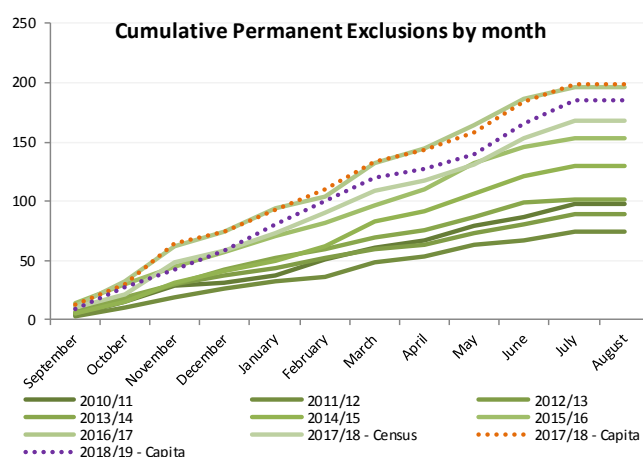

## 2018/19 Academic Year Permanent Exclusions (Full Year) - All Schools

- Unvalidated Data -

Key for monthly  
exclusions data: Unvalidated Capita data  
School Census data

Month	September	October	November	December	January	February	March	April	May	June	July	August	Grand Total
2010/11	4	11	14	2	6	14	10	6	12	8	11	0	98
2011/12	3	7	9	7	7	3	12	5	10	4	7	0	74
2012/13	6	11	13	7	7	8	8	3	10	7	9	0	89
2013/14	7	12	11	13	9	8	10	6	11	12	2	0	101
2014/15	5	10	16	10	9	12	21	9	14	15	9	0	130
2015/16	14	16	15	12	14	11	15	13	22	14	7	0	153
2016/17	12	21	29	12	20	10	28	13	19	22	10	0	196
2017/18	10	12	27	9	15	17	19	8	14	22	15	0	168
2017/18 Capita	13	17	35	10	18	17	23	10	15	26	15	0	199
2018/19 Capita	9	19	14	17	21	20	20	7	13	25	20	0	185

Reason for Exclusion	Number of Permanent Exclusions
Bullying	1
Damage	1
Drug and alcohol related	13
Other	19
Persistent disruptive behaviour	83
Physical assault against a pupil	20
Physical assault against an adult	16
Racist abuse	0
Sexual misconduct	4
Theft	1
Verbal abuse/threatening behaviour against a pupil	10
Verbal abuse/threatening behaviour against an adult	17
<b>Grand Total</b>	<b>185</b>